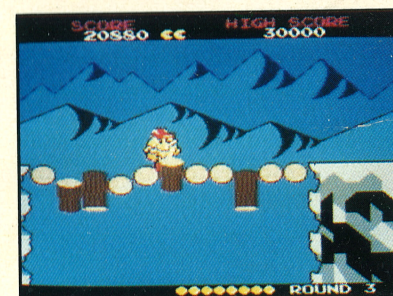

TURBOGRAFX™ 16

TURBOGRAFX™ 16

PAC-LAND™

Pac-Man is back! With more action than ever! To rescue the fairy princess he must leap over rivers. Avoid dangerous water spouts. Fly in magic shoes. Avoid monsters. Be invisible.

Dodge the Hoppers from the bushes... and the skulls that drag you to Sand Prison. You must reach Monster Mansion and rescue the princess to restore peace in Pac-Land.

Number of players: 1 to 2  
TurboTap™ and extra TurboPads™ required for multiple players.  
Number of levels: 8  
Ages: 8 years to adult