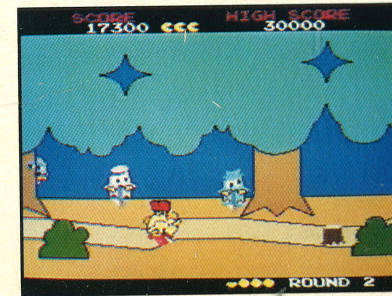

TURBOGRAFX™ 16

TURBOGRAFX™ 16

PAC-LAND™

Pac-Man is back! With more action than ever! To rescue the fairy princess he must leap over rivers. Avoid dangerous water spouts. Fly in magic shoes. Avoid monsters. Be invisible.

Dodge the Hoppers from the bushes... and the skulls that drag you to Sand Prison. You must reach Monster Mansion and rescue the princess to restore peace in Pac-Land.

Number of players: 1 to 2  
TurboTap™ and extra TurboPads™ required for multiple players.  
Number of levels: 8  
Ages: 8 years to adult